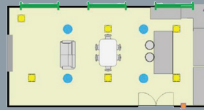

# SMART HOME OVERVIEW

EQUIPMENT RACK AT CENTRAL LOCATION

WALL CABINET FOR LIGHTING DIMMERS & CURTAIN/BLIND ACTUATORS

KITCHEN & FAMILY ROOM

LOUNGE

DINING ROOM

BEDROOM

TV CINEMA ROOM